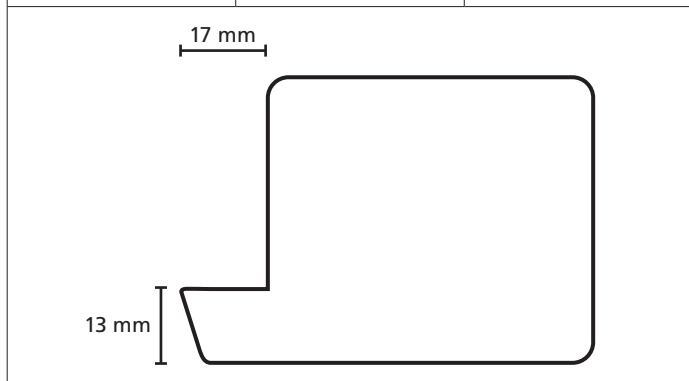

Omschrijving	Modelnr.	Afmeting in mm
	12103 - G	67 x 114

Omschrijving	Modelnr.	Afmeting in mm
	12103 - H	67 x 114

Omschrijving	Modelnr.	Afmeting in mm
	1820 naaldhout 1590 hardhout	56 x 69
<p>Technical drawing of a stepped profile. The drawing shows a cross-section with the following dimensions: a top width of 45 mm, a top-right width of 24 mm, a total height of 17 mm, a bottom-left width of 15 mm, a total bottom width of 54 mm, and a bottom-right height of 14 mm. The profile consists of a vertical left edge, a horizontal top edge, a vertical step down, a horizontal middle edge, a vertical step up, a horizontal top-right edge, a vertical right edge, and a horizontal bottom edge.</p>		

Omschrijving	Modelnr.	Afmeting in mm
	13775 - O.D.	66 x 147
<p>Technical drawing of a profile with a slanted top edge. The drawing shows a cross-section with the following dimensions: a top-left width of 47 mm, a total top width of 100 mm, a total height of 17 mm, a bottom-left width of 24 mm, and a bottom-right width of 47 mm. The profile consists of a vertical left edge, a horizontal top-left edge, a slanted top edge, a horizontal top-right edge, a vertical right edge, a horizontal bottom edge, and a vertical left edge. The bottom edge has two rectangular cutouts. The text 'is variabel' is written below the 24 mm dimension.</p>		

Omschrijving	Modelnr.	Afmeting in mm
	1374 hardhout	37 x 54

Omschrijving	Modelnr.	Afmeting in mm
DRM raamhout (zonder voorsp.)		54 x 78

Omschrijving	Modelnr.	Afmeting in mm
DRM raamhout (zonder voorsp.)		54 x 67

Omschrijving	Modelnr.	Afmeting in mm
Raamhout (enkelglas)		38 x 67

Omschrijving	Modelnr.	Afmeting in mm
	1672	38 x 42

Omschrijving	Modelnr.	Afmeting in mm
Raamroede		54 x 54

Omschrijving	Modelnr.	Afmeting in mm
DRM Raamhout (met voorsponning)	1236	54 x 67