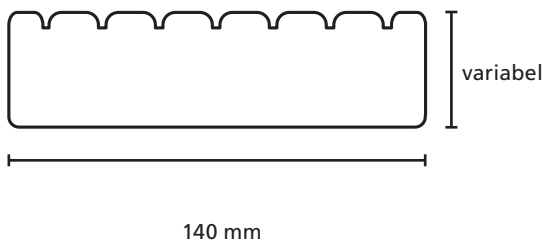

Omschrijving	Modelnr.	Afmeting in mm
Vlonderplank	1911	variabel x 140