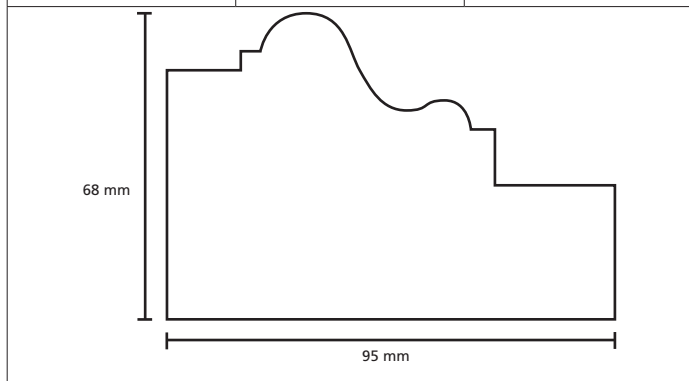

Omschrijving	Modelnr.	Afmeting in mm
	12563	68 x 95