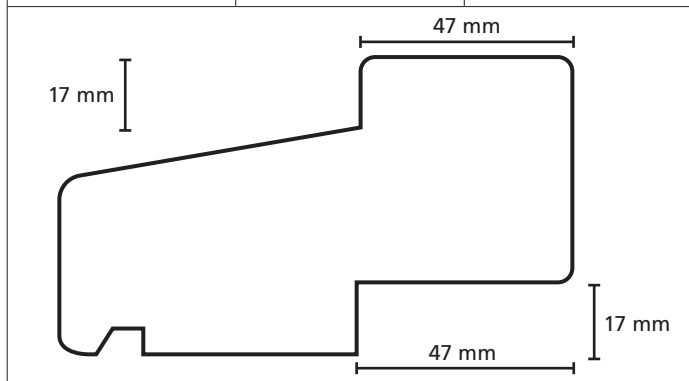

Omschrijving	Modelnr.	Afmeting in mm
	12445	18 x 37

Omschrijving	Modelnr.	Afmeting in mm
	12444	23 x 52

Omschrijving	Modelnr.	Afmeting in mm
	2004	Breedte/hoogte variabel
		

Omschrijving	Modelnr.	Afmeting in mm
	12158	28 x 65
		

Omschrijving	Modelnr.	Afmeting in mm
	Kzh - onderdorpel	67 x 114
<p>17 mm</p> <p>47 mm</p>		

Omschrijving	Modelnr.	Afmeting in mm
	Kzh - kalf	67 x 114

Omschrijving	Modelnr.	Afmeting in mm
	12103 - E	67 x 114

Omschrijving	Modelnr.	Afmeting in mm
	12103 - G	67 x 114

Omschrijving	Modelnr.	Afmeting in mm
	12103 - H	67 x 114

Omschrijving	Modelnr.	Afmeting in mm
	1820 naaldhout 1590 hardhout	56 x 69
<p>Technical drawing of a stepped profile. The drawing shows a cross-section with the following dimensions: a top width of 45 mm, a top-right width of 24 mm, a total height of 17 mm, a bottom-left width of 15 mm, a total bottom width of 54 mm, and a bottom-right height of 14 mm. The profile consists of a vertical left edge, a horizontal top edge, a vertical step down, a horizontal middle edge, a vertical step up, a horizontal top-right edge, a vertical right edge, and a horizontal bottom edge.</p>		

Omschrijving	Modelnr.	Afmeting in mm
	13775 - O.D.	66 x 147
<p>Technical drawing of a profile with a slanted top edge. The drawing shows a cross-section with the following dimensions: a top-left width of 47 mm, a total top width of 100 mm, a total height of 17 mm, a bottom-left width of 24 mm, and a bottom-right width of 47 mm. The profile consists of a vertical left edge, a horizontal top-left edge, a slanted top edge, a horizontal top-right edge, a vertical right edge, a horizontal bottom edge, and a vertical left edge. The bottom edge has two rectangular cutouts. The text 'is variabel' is written below the 24 mm dimension.</p>		