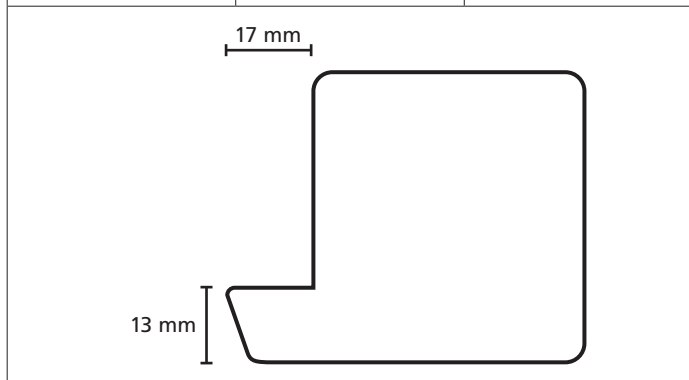

Omschrijving	Modelnr.	Afmeting in mm
	12103 - G	67 x 114

Omschrijving	Modelnr.	Afmeting in mm
	12103 - H	67 x 114

Omschrijving	Modelnr.	Afmeting in mm
	1820 naaldhout 1590 hardhout	56 x 69
<p>Technical drawing of a stepped profile. The drawing shows a cross-section with the following dimensions: a top width of 45 mm, a top-right width of 24 mm, a total height of 17 mm, a bottom-left width of 15 mm, a total bottom width of 54 mm, and a bottom-right height of 14 mm. The profile consists of a vertical left edge, a horizontal top edge, a vertical step down, a horizontal middle edge, a vertical step up, a horizontal top-right edge, a vertical right edge, and a horizontal bottom edge.</p>		

Omschrijving	Modelnr.	Afmeting in mm
	13775 - O.D.	66 x 147
<p>Technical drawing of a profile with a slanted top edge. The drawing shows a cross-section with the following dimensions: a top-left width of 47 mm, a total top width of 100 mm, a total height of 17 mm, a bottom-left width of 24 mm, and a bottom-right width of 47 mm. The profile consists of a vertical left edge, a horizontal top-left edge, a slanted top edge, a horizontal top-right edge, a vertical right edge, a horizontal bottom edge, and a vertical left edge. The bottom edge has two rectangular cutouts. The text 'is variabel' is written below the 24 mm dimension.</p>		

Omschrijving	Modelnr.	Afmeting in mm
	1374 hardhout	37 x 54

Omschrijving	Modelnr.	Afmeting in mm
DRM raamhout (zonder voorsp.)		54 x 78

Omschrijving	Modelnr.	Afmeting in mm
DRM raamhout (zonder voorsp.)		54 x 67

Omschrijving	Modelnr.	Afmeting in mm
Raamhout (enkelglas)		38 x 67

Omschrijving	Modelnr.	Afmeting in mm
	1672	38 x 42

Omschrijving	Modelnr.	Afmeting in mm
Raamroede		54 x 54

Omschrijving	Modelnr.	Afmeting in mm
DRM Raamhout (met voorsponning)	1236	54 x 67