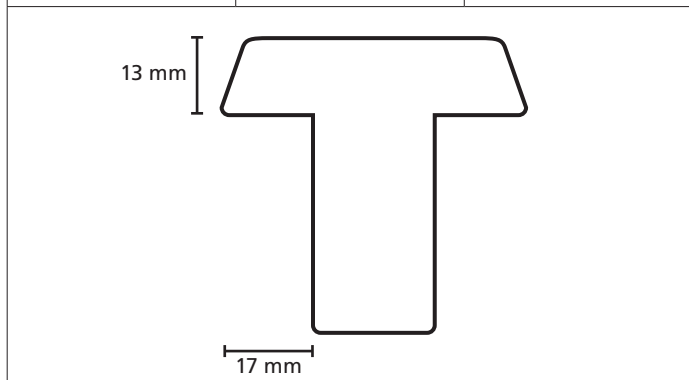

Omschrijving	Modelnr.	Afmeting in mm
	12103 - G	67 x 114

Omschrijving	Modelnr.	Afmeting in mm
	12103 - H	67 x 114

Omschrijving	Modelnr.	Afmeting in mm
	1820 naaldhout 1590 hardhout	56 x 69
<p>Technical drawing of a stepped profile. The drawing shows a cross-section with the following dimensions: a top width of 45 mm, a top-right width of 24 mm, a total height of 17 mm, a bottom-left width of 15 mm, a total bottom width of 54 mm, and a bottom-right height of 14 mm. The profile consists of a vertical left edge, a horizontal top edge, a vertical step down, a horizontal middle edge, a vertical step up, a horizontal top-right edge, a vertical right edge, and a horizontal bottom edge.</p>		

Omschrijving	Modelnr.	Afmeting in mm
	13775 - O.D.	66 x 147
<p>Technical drawing of a profile with a slanted top edge. The drawing shows a cross-section with the following dimensions: a top-left width of 47 mm, a total top width of 100 mm, a total height of 17 mm, a bottom-left width of 24 mm, and a bottom-right width of 47 mm. The profile consists of a vertical left edge, a horizontal top-left edge, a slanted top edge, a horizontal top-right edge, a vertical right edge, a horizontal bottom edge, and a vertical left edge. The bottom edge has two rectangular cutouts. The text 'is variabel' is written below the 24 mm dimension.</p>		

Omschrijving	Modelnr.	Afmeting in mm
	1374 hardhout	37 x 54

Omschrijving	Modelnr.	Afmeting in mm
DRM raamhout (zonder voorsp.)		54 x 78

Omschrijving	Modelnr.	Afmeting in mm
DRM raamhout (zonder voorsp.)		54 x 67

Omschrijving	Modelnr.	Afmeting in mm
Raamhout (enkelglas)		38 x 67

Omschrijving	Modelnr.	Afmeting in mm
	1672	38 x 42

Omschrijving	Modelnr.	Afmeting in mm
Raamroede		54 x 54

Omschrijving	Modelnr.	Afmeting in mm
DRM Raamhout (met voorsponning)	1236	54 x 67