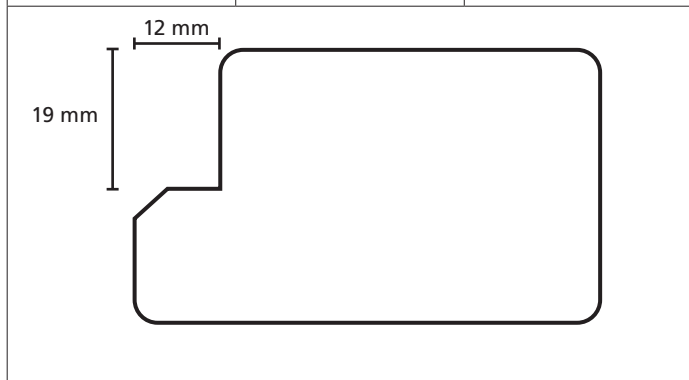

Omschrijving	Modelnr.	Afmeting in mm
	12103 - G	67 x 114

Omschrijving	Modelnr.	Afmeting in mm
	12103 - H	67 x 114

Omschrijving	Modelnr.	Afmeting in mm
	1820 naaldhout 1590 hardhout	56 x 69
<p>Technical drawing of a stepped profile. The drawing shows a cross-section with the following dimensions: a top width of 45 mm, a top-right width of 24 mm, a total height of 17 mm, a bottom-left width of 15 mm, a total bottom width of 54 mm, and a bottom-right height of 14 mm. The profile consists of a vertical left edge, a horizontal top edge, a vertical step down, a horizontal middle edge, a vertical step up, a horizontal top-right edge, a vertical right edge, and a horizontal bottom edge.</p>		

Omschrijving	Modelnr.	Afmeting in mm
	13775 - O.D.	66 x 147
<p>Technical drawing of a profile with a slanted top edge. The drawing shows a cross-section with the following dimensions: a top-left width of 47 mm, a total top width of 100 mm, a total height of 17 mm, a bottom-left width of 24 mm, and a bottom-right width of 47 mm. The profile consists of a vertical left edge, a horizontal top-left edge, a slanted top edge, a horizontal top-right edge, a vertical right edge, a horizontal bottom edge, and a vertical left edge. The bottom edge has two rectangular cutouts. The text 'is variabel' is written below the 24 mm dimension.</p>		

Omschrijving	Modelnr.	Afmeting in mm
	1374 hardhout	37 x 54

Omschrijving	Modelnr.	Afmeting in mm
DRM raamhout (zonder voorsp.)		54 x 78

Omschrijving	Modelnr.	Afmeting in mm
DRM raamhout (zonder voorsp.)		54 x 67

Omschrijving	Modelnr.	Afmeting in mm
Raamhout (enkelglas)		38 x 67

Omschrijving	Modelnr.	Afmeting in mm
	1672	38 x 42

Omschrijving	Modelnr.	Afmeting in mm
Raamroede		54 x 54

Omschrijving	Modelnr.	Afmeting in mm
DRM Raamhout (met voorsponning)	1236	54 x 67