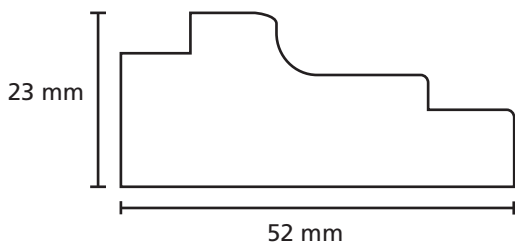

Omschrijving	Modelnr.	Afmeting in mm
	12444	23 x 52