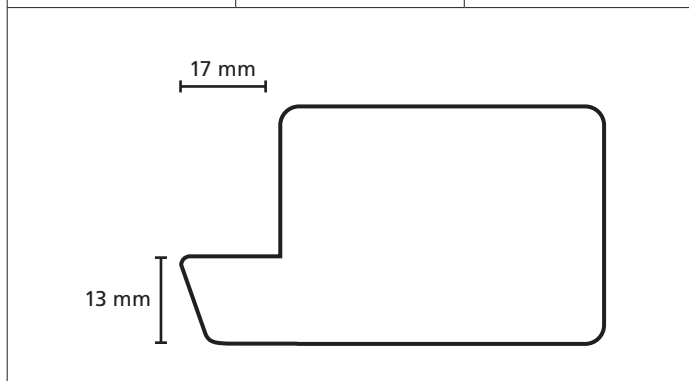

Omschrijving	Modelnr.	Afmeting in mm
	12103 - G	67 x 114

Omschrijving	Modelnr.	Afmeting in mm
	12103 - H	67 x 114

Omschrijving	Modelnr.	Afmeting in mm
	1820 naaldhout 1590 hardhout	56 x 69
<p>Technical drawing of a stepped profile. The drawing shows a cross-section with the following dimensions: a top width of 45 mm, a top-right width of 24 mm, a total height of 17 mm, a bottom-left width of 15 mm, a total bottom width of 54 mm, and a bottom-right height of 14 mm. The profile consists of a vertical left edge, a horizontal top edge, a vertical step down, a horizontal middle edge, a vertical step up, a horizontal top-right edge, a vertical right edge, and a horizontal bottom edge.</p>		

Omschrijving	Modelnr.	Afmeting in mm
	13775 - O.D.	66 x 147
<p>Technical drawing of a profile with a slanted top edge. The drawing shows a cross-section with the following dimensions: a top-left width of 47 mm, a total top width of 100 mm, a total height of 17 mm, a bottom-left width of 24 mm, and a bottom-right width of 47 mm. The profile consists of a vertical left edge, a horizontal top-left edge, a slanted top edge, a horizontal top-right edge, a vertical right edge, a horizontal bottom edge, and a vertical left edge. The bottom edge has two rectangular cutouts. The text 'is variabel' is written below the 24 mm dimension.</p>		

Omschrijving	Modelnr.	Afmeting in mm
	1374 hardhout	37 x 54

Omschrijving	Modelnr.	Afmeting in mm
DRM raamhout (zonder voorsp.)		54 x 78

Omschrijving	Modelnr.	Afmeting in mm
DRM raamhout (zonder voorsp.)		54 x 67

Omschrijving	Modelnr.	Afmeting in mm
Raamhout (enkelglas)		38 x 67

Omschrijving	Modelnr.	Afmeting in mm
	1672	38 x 42

Omschrijving	Modelnr.	Afmeting in mm
Raamroede		54 x 54

Omschrijving	Modelnr.	Afmeting in mm
DRM Raamhout (met voorsponning)	1236	54 x 67