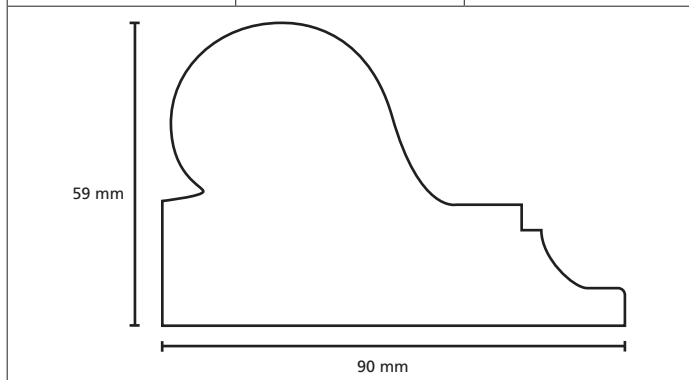

Omschrijving	Modelnr.	Afmeting in mm
	12LL63/12LL2	59 x 90