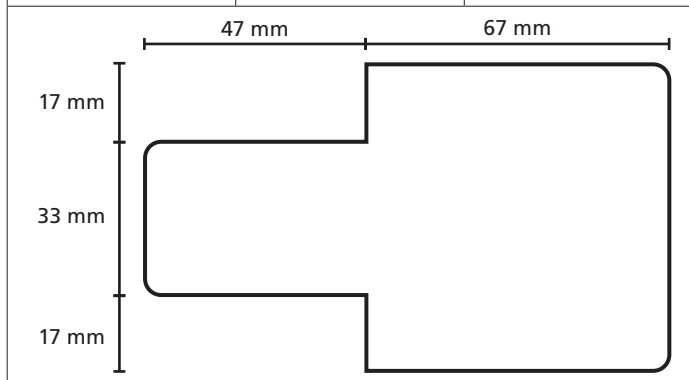

Omschrijving	Modelnr.	Afmeting in mm
	<b>1873</b>	20 x 38

Omschrijving	Modelnr.	Afmeting in mm
	1923	34 x 54

The image shows a technical drawing of a decorative profile. The profile is a closed shape with a horizontal base. The top edge is curved, starting with a small notch on the left, rising to a rounded peak, and then descending to a small horizontal step before curving down to the right. A horizontal dimension line below the profile indicates a width of 54 mm. A vertical dimension line to the right of the profile indicates a height of 34 mm.

Omschrijving	Modelnr.	Afmeting in mm
	<b>Kzh - onderdorpel</b>	67 x 114
<p>17 mm</p> <p>47 mm</p>		

Omschrijving	Modelnr.	Afmeting in mm
	<b>Kzh - kalf</b>	67 x 114

67 mm      47 mm

67 mm

Omschrijving	Modelnr.	Afmeting in mm
	<b>12103 - E</b>	67 x 114

47 mm      67 mm

17 mm

Omschrijving	Modelnr.	Afmeting in mm
	<b>12103 - G</b>	67 x 114

Omschrijving	Modelnr.	Afmeting in mm
	<b>12103 - H</b>	67 x 114

Omschrijving	Modelnr.	Afmeting in mm
	<b>1820 naaldhout</b> <b>1590 hardhout</b>	56 x 69
<p>The drawing shows a stepped profile with the following dimensions: a top width of 45 mm, a top-right width of 24 mm, a total height of 17 mm, a bottom-left width of 15 mm, a total bottom width of 54 mm, and a bottom-right height of 14 mm.</p>		

Omschrijving	Modelnr.	Afmeting in mm
	<b>13775 - O.D.</b>	66 x 147
<p>The drawing shows a profile with the following dimensions: a top-left width of 47 mm, a total top width of 100 mm, a total height of 17 mm, a bottom-left width of 24 mm (labeled 'is variabel'), and a bottom-right width of 47 mm.</p>		