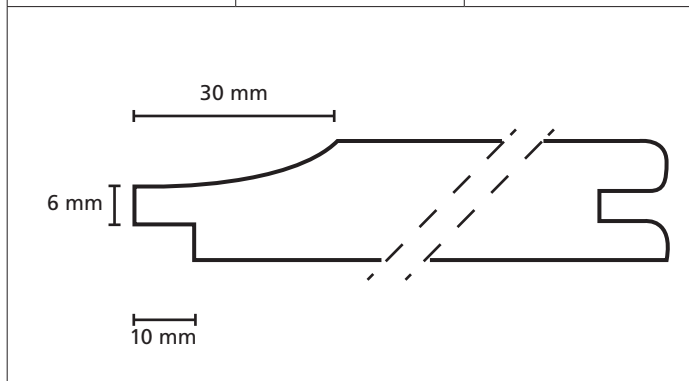

# GEVEL - WAND- PLAFOND

Omschrijving	Modelnr.	Afmeting in mm
G.G.	Bark101	vuren 19 x var. overig 18 x var.

Omschrijving	Modelnr.	Afmeting in mm
G.G.	Bark102	28 x variabel

Omschrijving	Modelnr.	Afmeting in mm
<b>Rabat</b>	<b>Bark103</b>	18 x variabel

Omschrijving	Modelnr.	Afmeting in mm
<b>Rabat</b>	<b>Bark104</b>	18 x variabel

Omschrijving	Modelnr.	Afmeting in mm
<b>Rabat</b>	<b>Bark105</b>	28 x variabel

Omschrijving	Modelnr.	Afmeting in mm
<b>Puntschroot</b>	<b>Bark106</b>	19 x variabel

Omschrijving	Modelnr.	Afmeting in mm
	<b>1873</b>	20 x 38

Omschrijving	Modelnr.	Afmeting in mm
	1923	34 x 54

The image shows a technical drawing of a decorative profile. The profile is a closed shape with a horizontal base. The top edge is curved, starting with a small notch on the left, rising to a rounded peak, and then descending to a small horizontal step before curving down to the right. A horizontal dimension line below the profile indicates a width of 54 mm. A vertical dimension line to the right of the profile indicates a height of 34 mm.