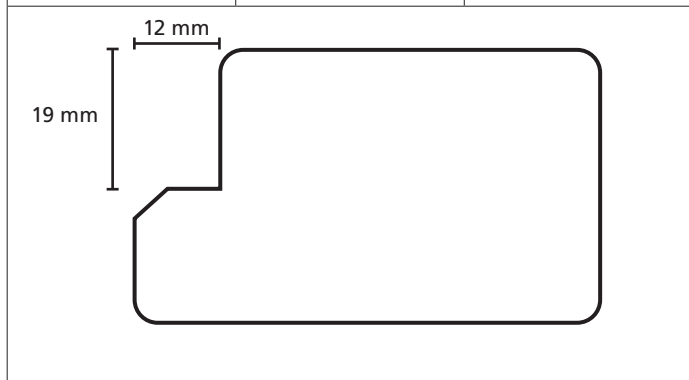

Omschrijving	Modelnr.	Afmeting in mm
	1374 hardhout	37 x 54