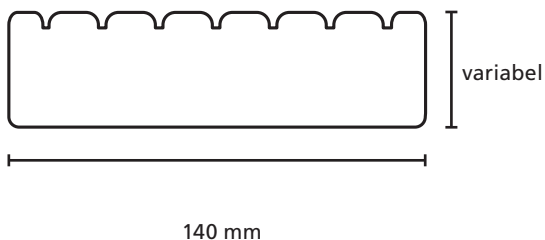

Omschrijving	Modelnr.	Afmeting in mm
Vlonderplank	1911	variabel x 140