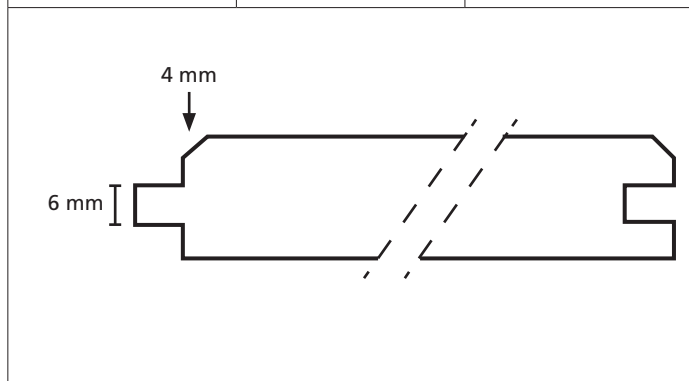

# GEVEL - WAND- PLAFOND

Omschrijving	Modelnr.	Afmeting in mm
G.G.	Bark101	vuren 19 x var. overig 18 x var.

Omschrijving	Modelnr.	Afmeting in mm
G.G.	Bark102	28 x variabel

Omschrijving	Modelnr.	Afmeting in mm
<b>Rabat</b>	<b>Bark103</b>	18 x variabel

Omschrijving	Modelnr.	Afmeting in mm
<b>Rabat</b>	<b>Bark104</b>	18 x variabel

Omschrijving	Modelnr.	Afmeting in mm
<b>Rabat</b>	<b>Bark105</b>	28 x variabel

Omschrijving	Modelnr.	Afmeting in mm
<b>Puntschroot</b>	<b>Bark106</b>	19 x variabel

Omschrijving	Modelnr.	Afmeting in mm
	<b>1873</b>	20 x 38

Omschrijving	Modelnr.	Afmeting in mm
	1923	34 x 54

The image shows a technical drawing of a decorative profile. The profile is a closed shape with a horizontal base. The top edge is curved, starting with a small notch on the left, rising to a rounded peak, and then descending to a small horizontal step before curving down to the right. A horizontal dimension line below the profile indicates a width of 54 mm. A vertical dimension line to the right of the profile indicates a height of 34 mm.