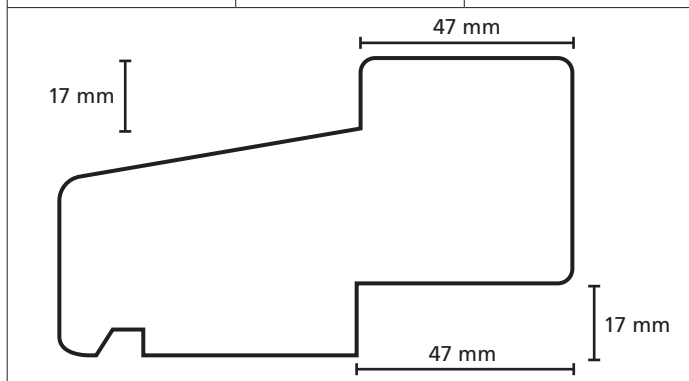

Omschrijving	Modelnr.	Afmeting in mm
	<b>1873</b>	20 x 38

Omschrijving	Modelnr.	Afmeting in mm
	1923	34 x 54

The image shows a technical drawing of a decorative profile. The profile is a closed shape with a horizontal base. The top edge is curved, starting with a small notch on the left, rising to a rounded peak, and then descending to a small horizontal step before curving down to the right. A horizontal dimension line below the profile indicates a width of 54 mm. A vertical dimension line to the right of the profile indicates a height of 34 mm.

Omschrijving	Modelnr.	Afmeting in mm
	<b>Kzh - onderdorpel</b>	67 x 114
<p>17 mm</p> <p>47 mm</p>		

Omschrijving	Modelnr.	Afmeting in mm
	<b>Kzh - kalf</b>	67 x 114

67 mm      47 mm

67 mm

Omschrijving	Modelnr.	Afmeting in mm
	<b>12103 - E</b>	67 x 114

47 mm      67 mm

17 mm

Omschrijving	Modelnr.	Afmeting in mm
	<b>12103 - G</b>	67 x 114

Omschrijving	Modelnr.	Afmeting in mm
	<b>12103 - H</b>	67 x 114

Omschrijving	Modelnr.	Afmeting in mm
	<b>1820 naaldhout</b> <b>1590 hardhout</b>	56 x 69
<p>The drawing shows a stepped profile with the following dimensions: a top width of 45 mm, a top-right width of 24 mm, a total height of 17 mm, a bottom-left width of 15 mm, a total bottom width of 54 mm, and a bottom-right height of 14 mm.</p>		

Omschrijving	Modelnr.	Afmeting in mm
	<b>13775 - O.D.</b>	66 x 147
<p>The drawing shows a profile with the following dimensions: a top-left width of 47 mm, a total top width of 100 mm, a total height of 17 mm, a bottom-left width of 24 mm (labeled 'is variabel'), and a bottom-right width of 47 mm.</p>		