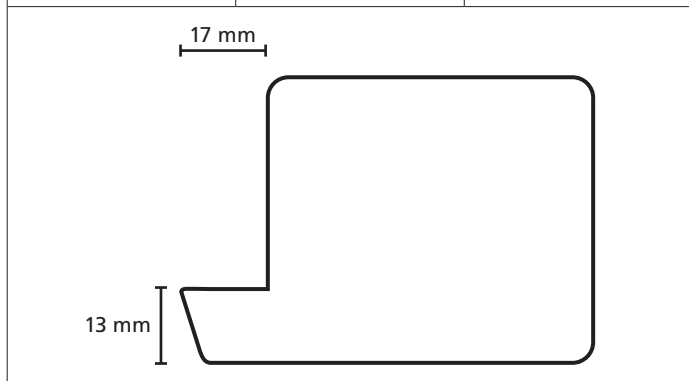

Omschrijving	Modelnr.	Afmeting in mm
DRM raamhout (zonder voorsp.)		54 x 78