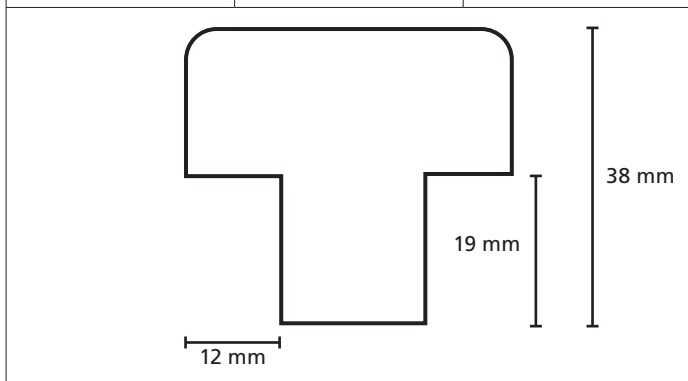

Omschrijving	Modelnr.	Afmeting in mm
	1672	38 x 42