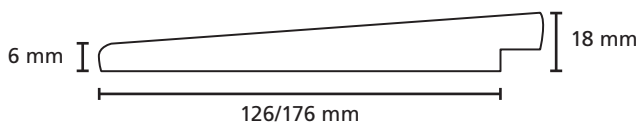

Omschrijving	Modelnr.	Afmeting in mm
Kraalschoot	1737	17 x variabel

Omschrijving	Modelnr.	Afmeting in mm
	<b>1470 B</b>	22 x 65 wbr.

Omschrijving	Modelnr.	Afmeting in mm
<b>Rhombus</b>	<b>1791</b>	breedte variabel

Omschrijving	Modelnr.	Afmeting in mm
<b>Puntschroot halfhoutsmodel</b>	<b>1441/1442</b>	<b>18 x 142</b>

Omschrijving	Modelnr.	Afmeting in mm
	<b>1916</b>	<b>40 x 68</b>

Omschrijving	Modelnr.	Afmeting in mm
Zweeds rabat	1834	6/18 x 126/176

Omschrijving	Modelnr.	Afmeting in mm
	<b>1873</b>	20 x 38

Omschrijving	Modelnr.	Afmeting in mm
	1923	34 x 54

The image shows a technical drawing of a decorative profile. The profile is a closed shape with a horizontal base. The top edge is curved, starting with a small notch on the left, rising to a rounded peak, and then descending to a small horizontal step before curving down to the right. A horizontal dimension line below the profile indicates a width of 54 mm. A vertical dimension line to the right of the profile indicates a height of 34 mm.