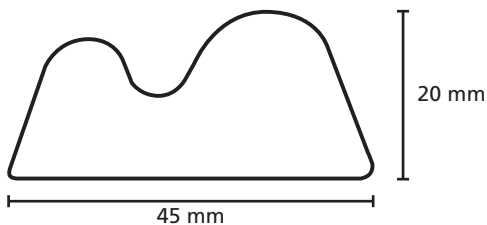

Omschrijving	Modelnr.	Afmeting in mm
	1823	20 x 45