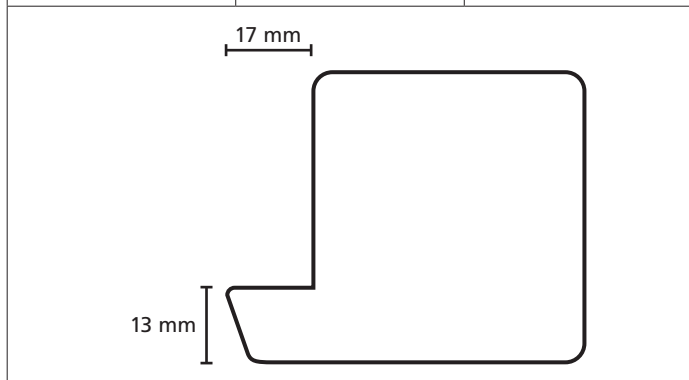

Omschrijving	Modelnr.	Afmeting in mm
	<b>1873</b>	20 x 38

Omschrijving	Modelnr.	Afmeting in mm
	1923	34 x 54

The image shows a technical drawing of a decorative profile. The profile is a closed shape with a horizontal base. The top edge is curved, starting with a small notch on the left, rising to a rounded peak, and then descending to a small horizontal step before curving down to the right. A horizontal dimension line below the profile indicates a width of 54 mm. A vertical dimension line to the right of the profile indicates a height of 34 mm.

47 mm      67 mm

17 mm

Omschrijving	Modelnr.	Afmeting in mm
	<b>12103 - G</b>	67 x 114

Omschrijving	Modelnr.	Afmeting in mm
	<b>12103 - H</b>	67 x 114

Omschrijving	Modelnr.	Afmeting in mm
	<b>1820 naaldhout</b> <b>1590 hardhout</b>	56 x 69
<p>The drawing shows a stepped profile with the following dimensions: a top width of 45 mm, a top-right width of 24 mm, a total height of 17 mm, a bottom-left width of 15 mm, a total bottom width of 54 mm, and a bottom-right height of 14 mm.</p>		

Omschrijving	Modelnr.	Afmeting in mm
	<b>13775 - O.D.</b>	66 x 147
<p>The drawing shows a profile with the following dimensions: a top-left width of 47 mm, a total top width of 100 mm, a total height of 17 mm, a bottom-left width of 24 mm (labeled 'is variabel'), and a bottom-right width of 47 mm.</p>		

Omschrijving	Modelnr.	Afmeting in mm
	<b>1374 hardhout</b>	37 x 54

Omschrijving	Modelnr.	Afmeting in mm
<b>DRM raamhout (zonder voorsp.)</b>		54 x 78

Omschrijving	Modelnr.	Afmeting in mm
<b>DRM raamhout (zonder voorsp.)</b>		54 x 67